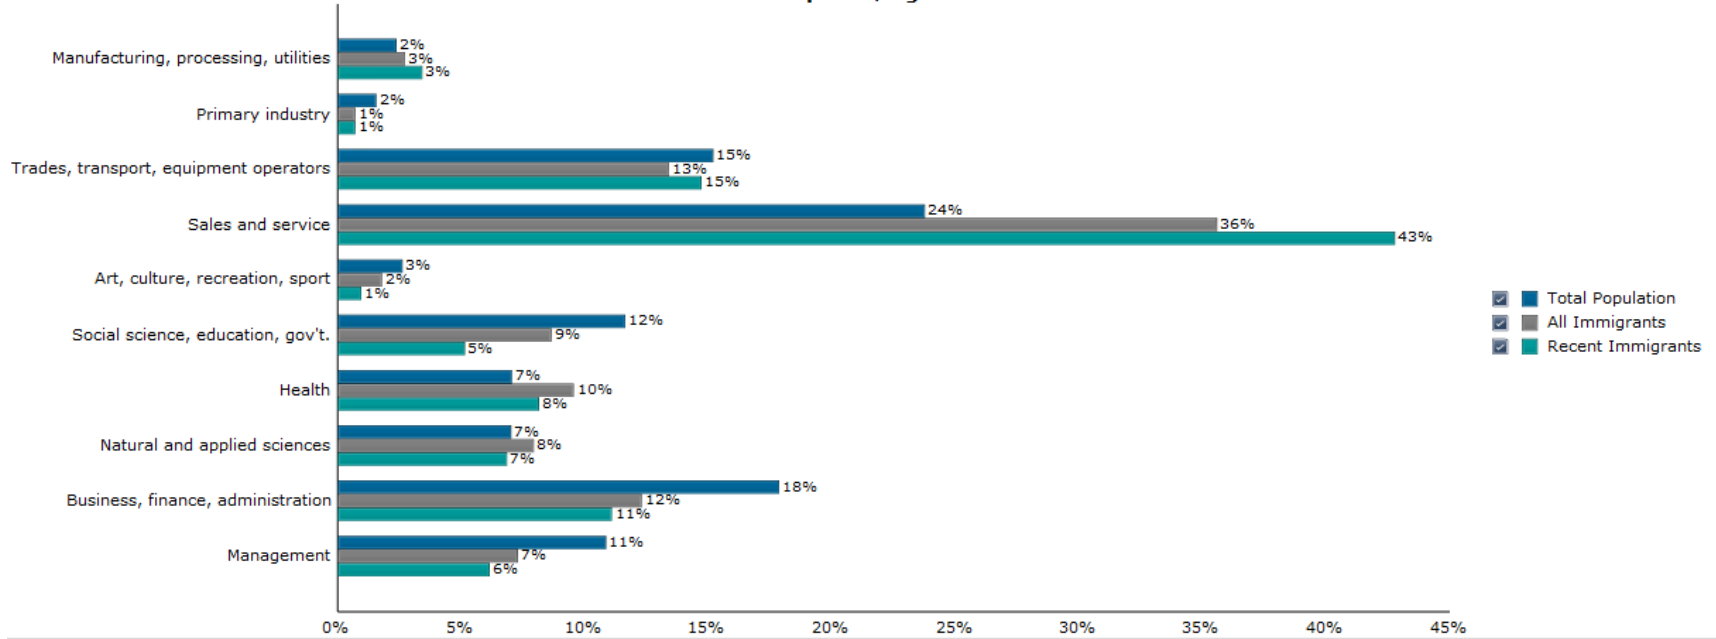

INFOGRAPHIC – LABOUR MARKET ACTIVITY IMMIGRANT AND REFUGEE DEMOGRAPHIC INFORMATION REGINA, SASKATCHEWAN CMA (CENSUS METROPOLITAN AREA)

Occupation, Age 15+

Labour Force Activity, Age 15+

Full and Part time Work, Age 15+

Source Data: Statistics Canada. 2016. Census of Population. Custom tabulations. Reference Week May 1st to 7th

Immigrant refers to persons born outside of Canada who have become landed immigrants and have permanent resident status. **Recent immigrants** refers to those who have arrived during the 2011 to 2016 census period.