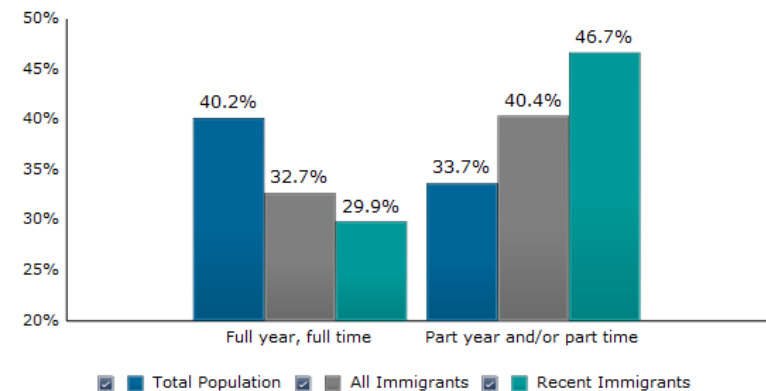

INFOGRAPHIC – LABOUR MARKET ACTIVITY IMMIGRANT AND REFUGEE DEMOGRAPHIC INFORMATION REGINA, SASKATCHEWAN CMA (CENSUS METROPOLITAN AREA)

Occupation, Age 15+

Labour Force Activity, Age 15+

Full and Part time Work, Age 15+