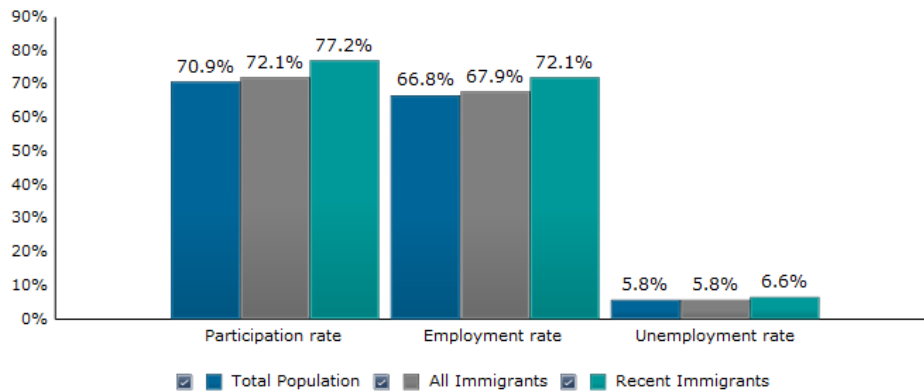

INFOGRAPHIC – LABOUR MARKET ACTIVITY IMMIGRANT AND REFUGEE DEMOGRAPHIC INFORMATION REGINA, SASKATCHEWAN CMA (CENSUS METROPOLITAN AREA)

Occupation, Age 15+

Labour Force Activity, Age 15+

Full and Part time Work, Age 15+

Source Data: Statistics Canada. 2016. Census of Population. Custom tabulations. Reference Week May 1st to 7th

Immigrant refers to persons born outside of Canada who have become landed immigrants and have permanent resident status. **Recent immigrants** refers to those who have arrived during the 2011 to 2016 census period.